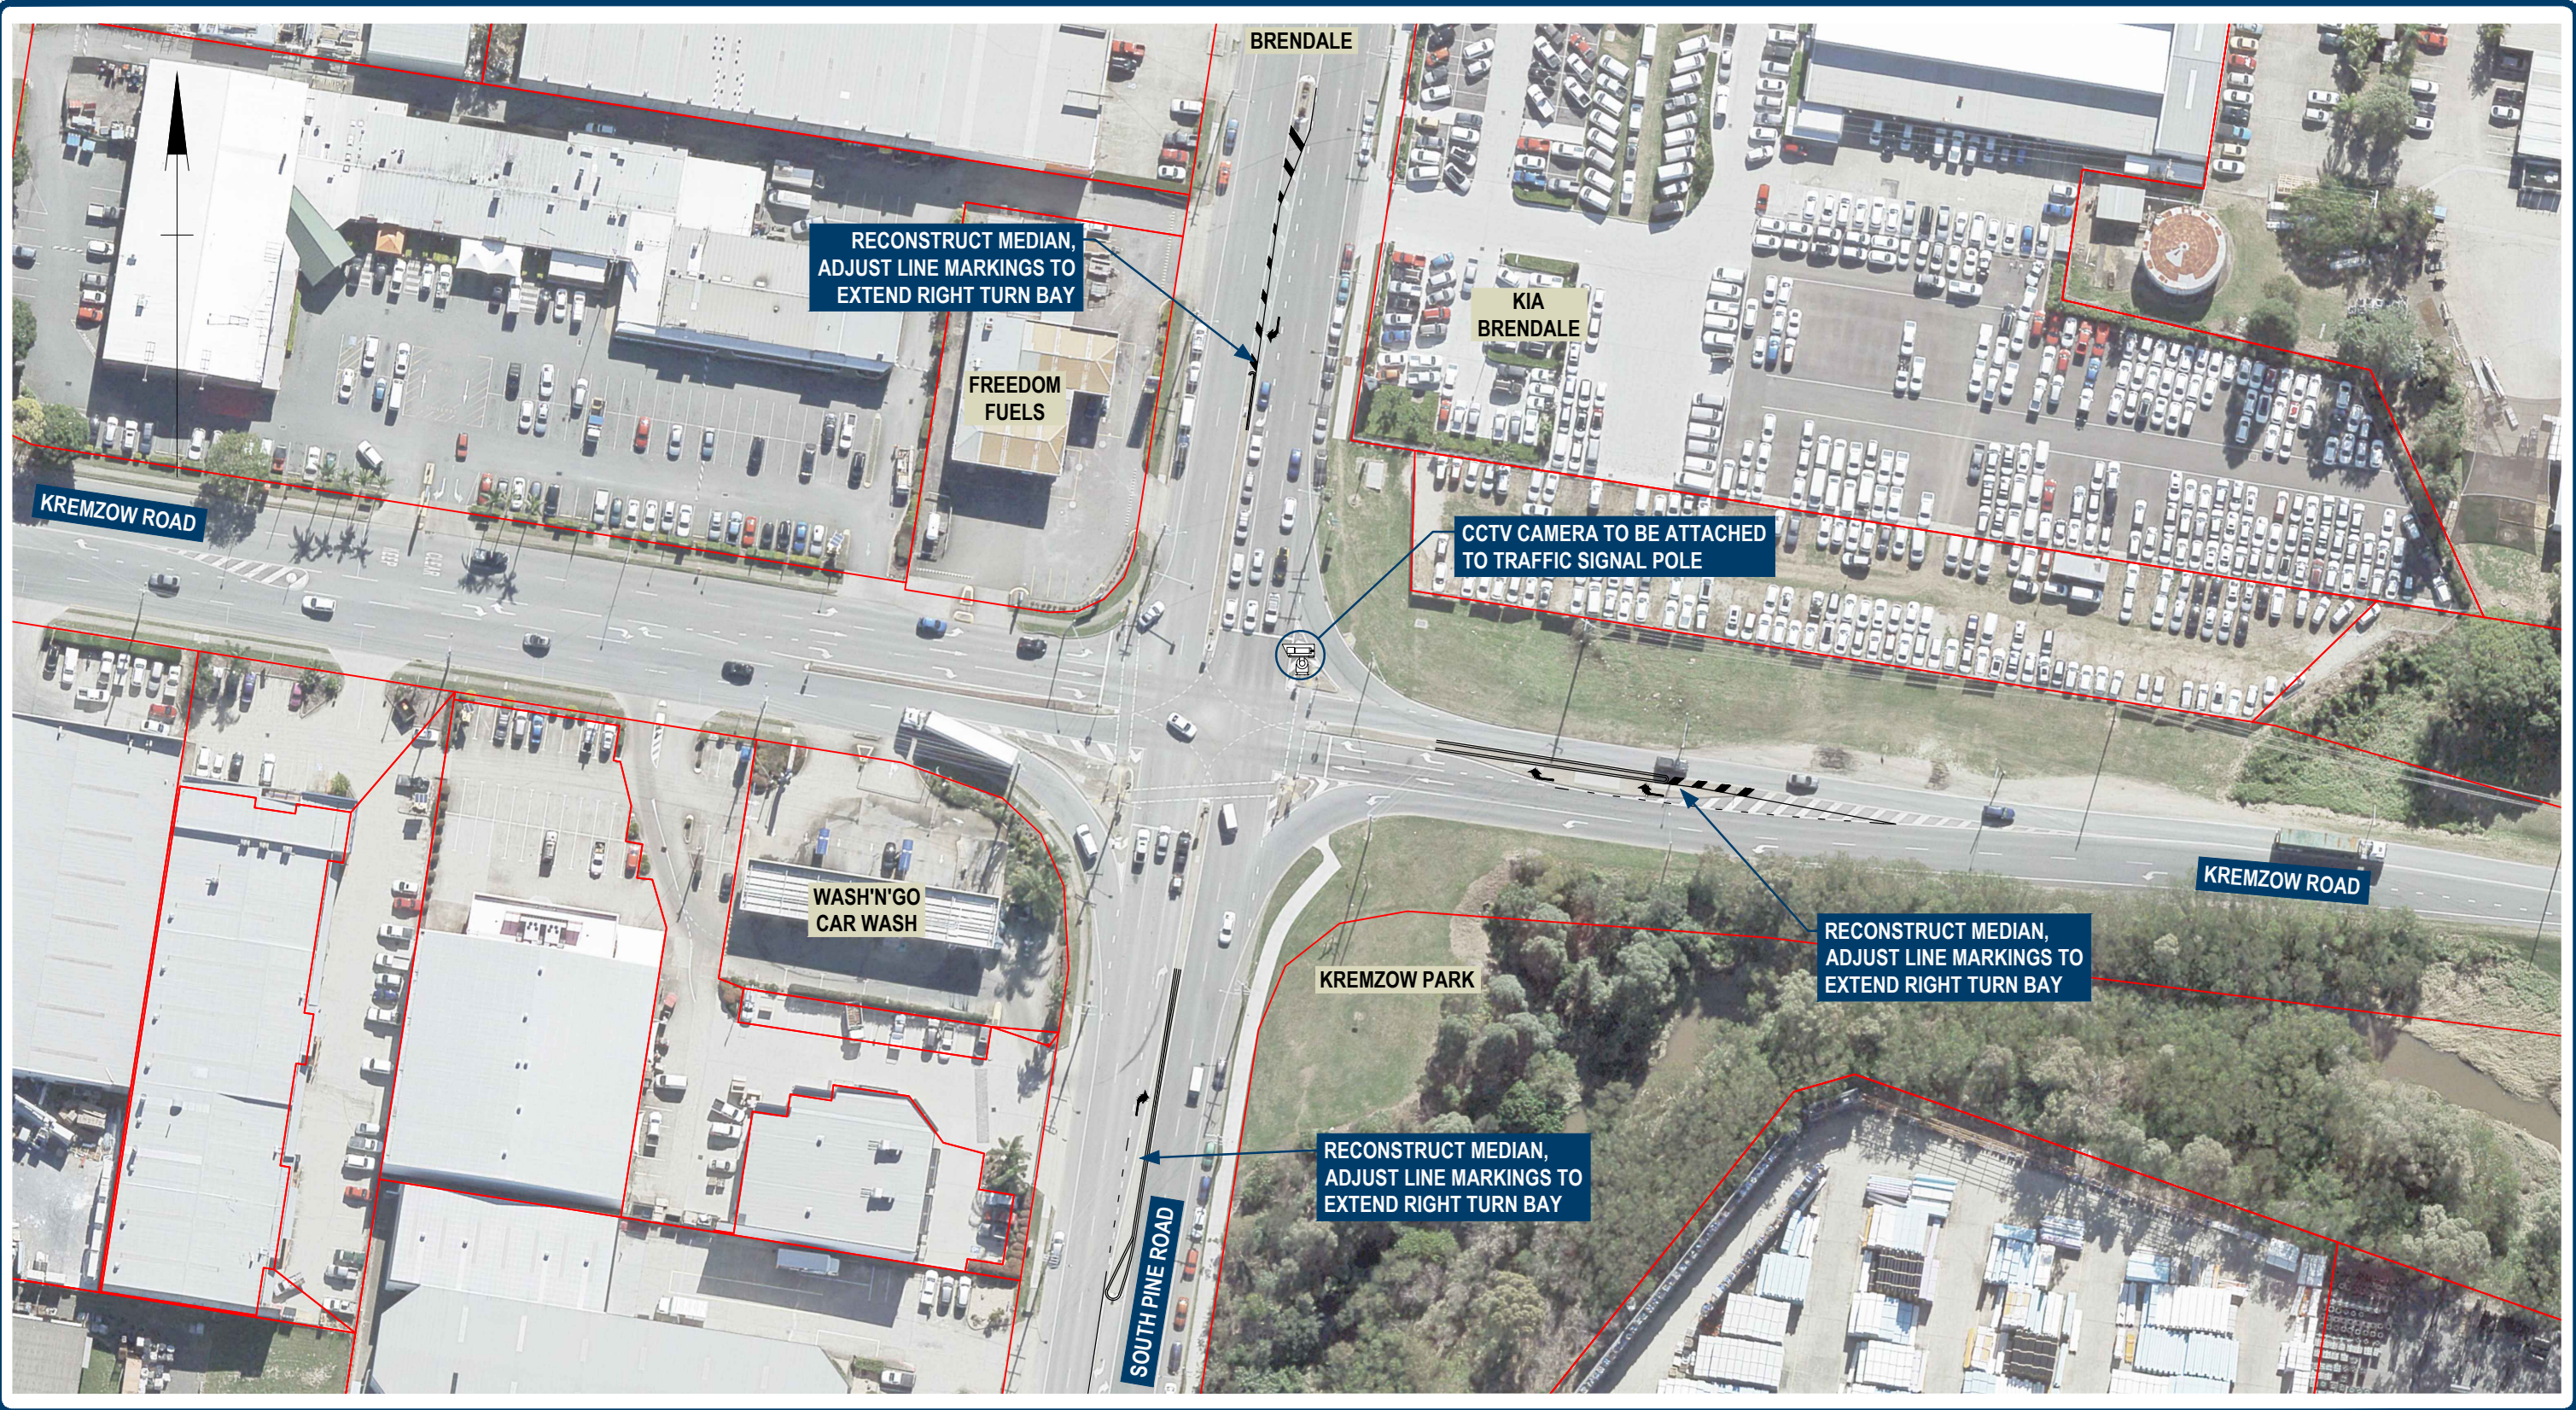

Last Modified :- Dec 15, 2017 - 8:33am

G:\41\31195\CAD\Drawings\403_SOUTH_PINE_ROAD\CN-8193_Right_Turn_Boy_Extensions\Misc\Drawings\Sketches\SK001_B.dwg

South Pine Road / Kremzow Road Intersection
 Brendale
 Right Turn Bay Extensions

South Pine Road
 250/403/534087
 Great state. Great opportunity.

Drawing No. SK001 (B)
 Drawn: J. FLEITER
 Design: J. FLEITER